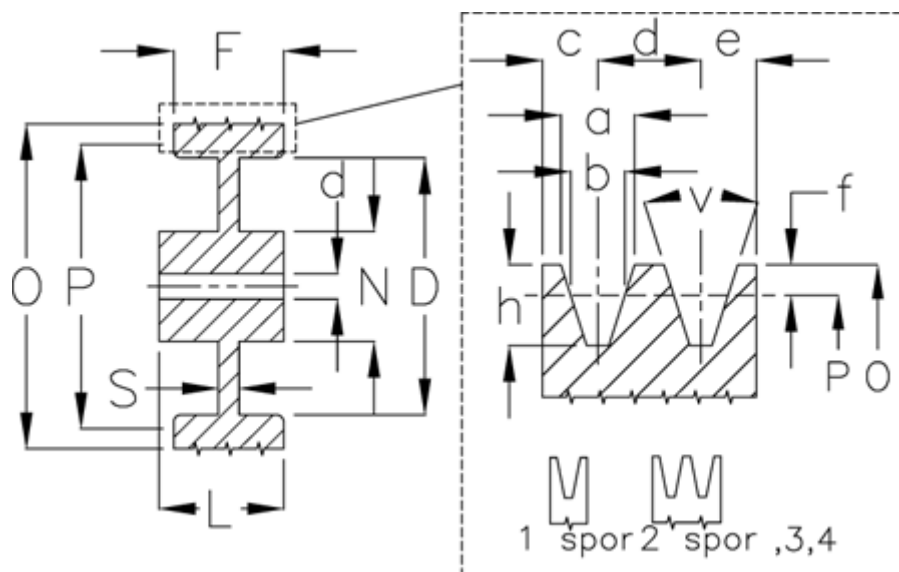

Article number: 60410020002

Description: V-belt pulley, no bore A 200/2

Measures

D	= 167	S	= 12
d	= 20	Type	= A
F	= 35.0		
L	= 50		
N	= 70		
Number of ribs	= 2		
O	= 205.5		
P	= 200		